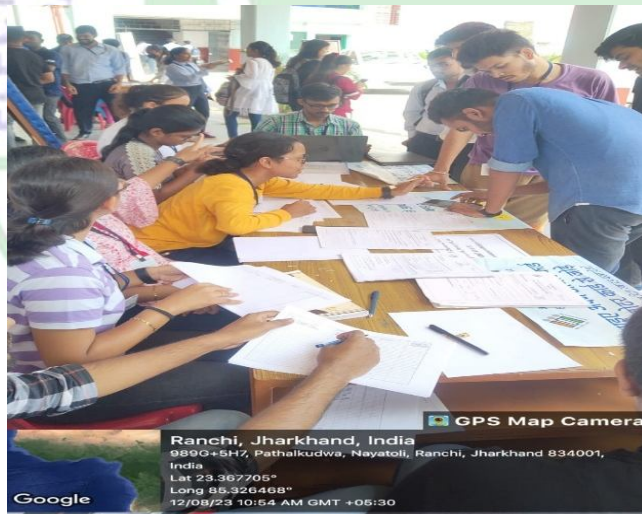

Ranchi, Jharkhand, India
989G+5H7, Pathalkudwa, Nayatoli, Ranchi, Jharkhand 834001, India
Lat 23.367705°
Long 85.326468°
12/08/23 12:17 PM GMT +05:30

GPS Map Camera

Ranchi, Jharkhand, India
989G+5H7, Pathalkudwa, Nayatoli, Ranchi, Jharkhand 834001, India
Lat 23.367705°
Long 85.326468°
12/08/23 10:54 AM GMT +05:30

Google